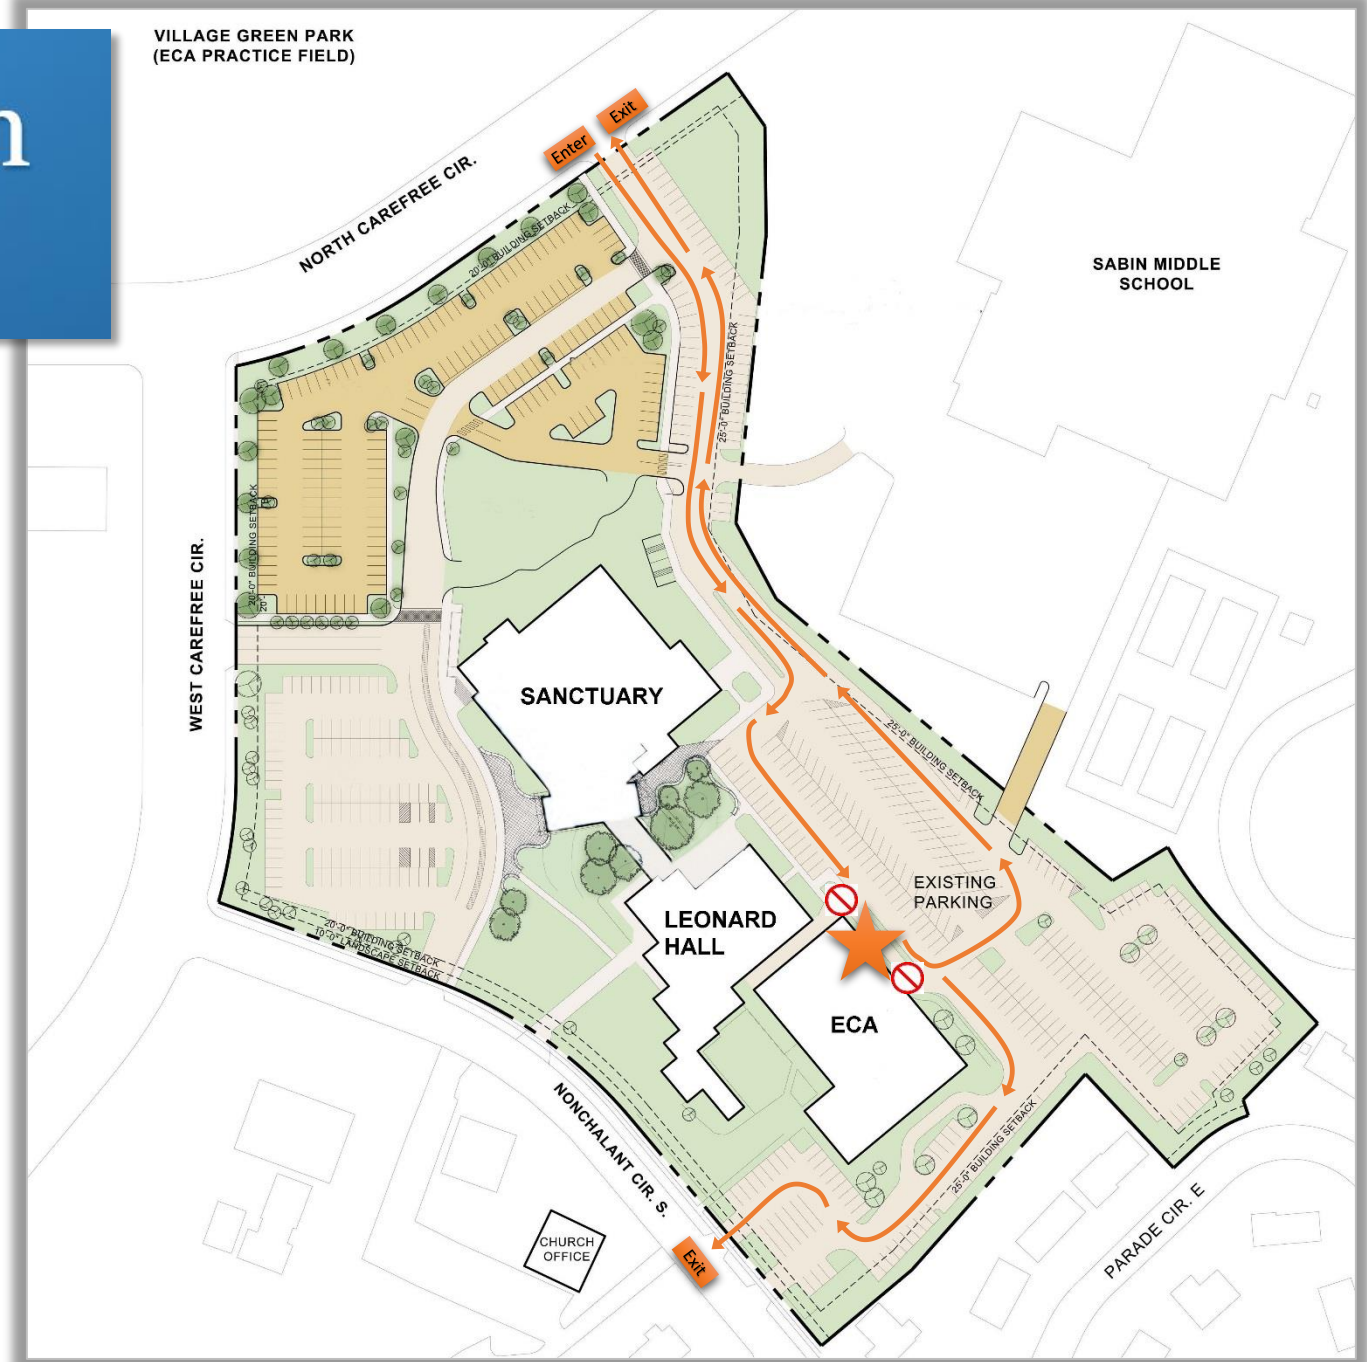

Evangelical Christian Academy

Secondary Campus Drop-Off Plan (7:30 AM – 7:55 AM)

All Students
Drop-Off
Location

Drop-Off
route is in
orange

Please do not enter the ramp near the front ECA entrance (orange star). The ramp is for the shuttle only.

Evangelical Christian Academy

Secondary Campus Pick-Up Plan (2:45 PM – 3:15 PM)

Senior High
Pick-Up
Location

Senior High
route is in
orange

Junior High
Pick-Up
Location

Junior High
route is in
blue

If you have children in both senior high and junior high, please use the senior high pick-up location.

Please do not enter the ramp near the front ECA entrance (orange star). The ramp is for the shuttle only.