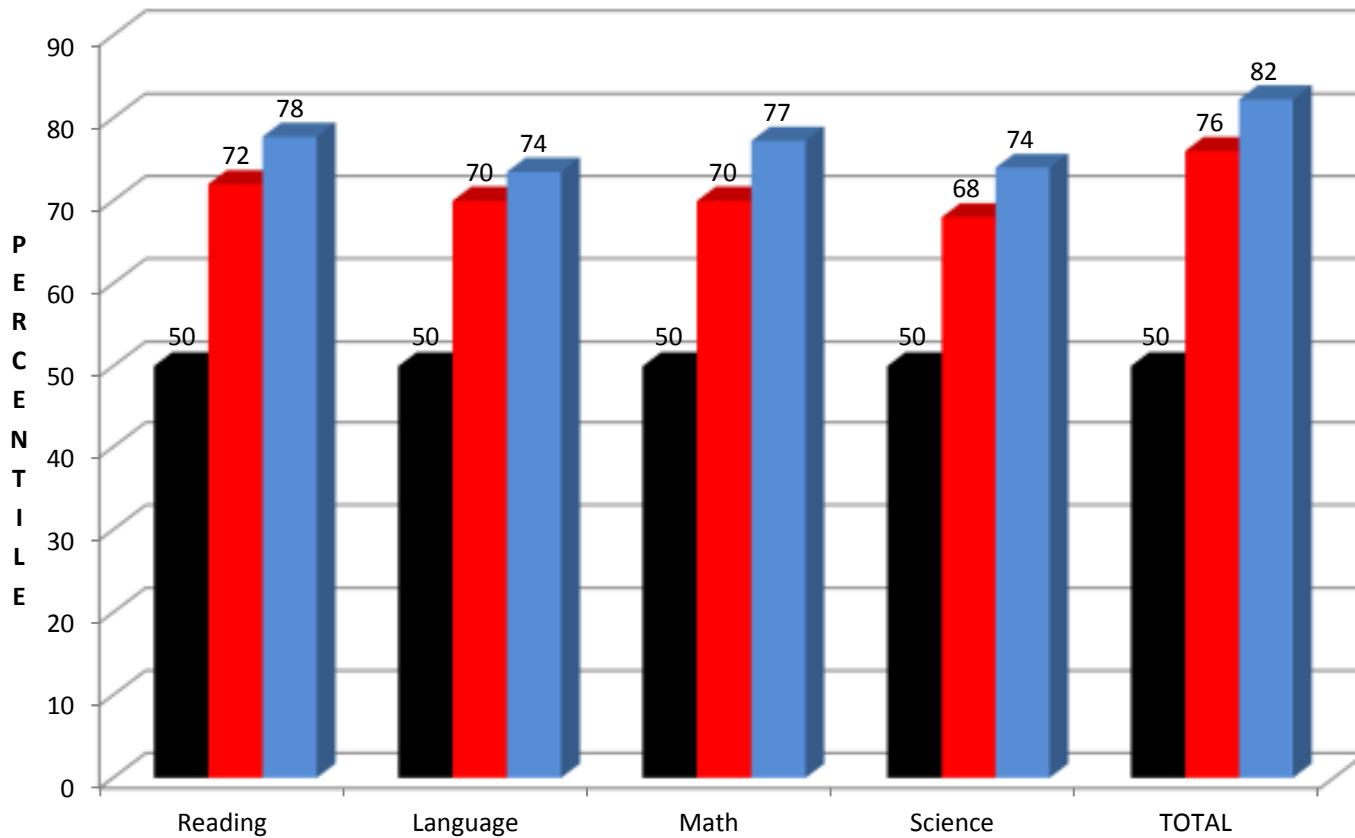

2015 TerraNova3 Standardized Test Results

- National Average
- ACSI Average
- ACSI
- ECA Average
- EVANGELICAL CHRISTIAN ACADEMY

Average TerraNova3 Test Score Comparison between National (Public/Private), Association of Christian Schools (ACSI) and Evangelical Christian Academy Odd Grades Averaged 3rd through 9th. *ECA scores exclude Foreign Exchange Students